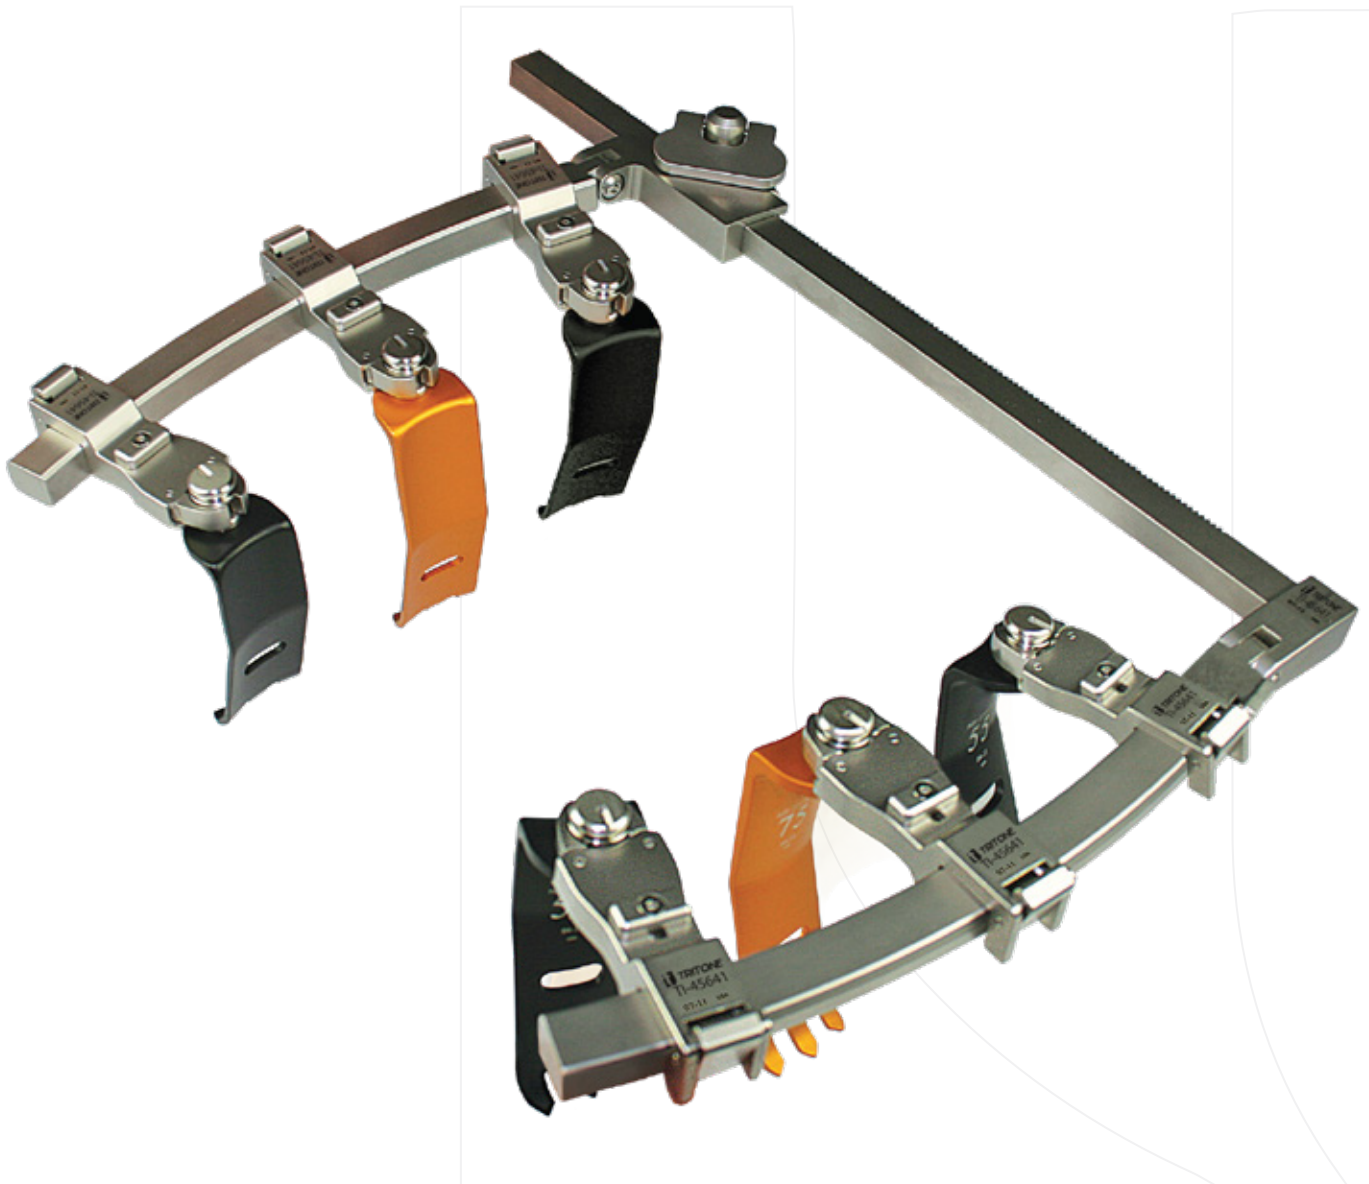

LUMBAR RETRACTORS SYSTEM

Upgrade your current lumbar Retractor System with the advantages of the T-line TS.

Interchangeable Blades with Innovative Blade Alignment Groove

INTERCHANGEABLE FRAME / ADAPTERS

BLADE UPGRADE SETS

- Interchangeable
- Color-Coded
- Radiolucent

▲ T-LINE TS Complete - Blade Set

TI-2335AS	23mm x 35mm T-line TS; Blade	4
TI-2345AS	23mm x 45mm T-line TS; Blade	4
TI-2355AS	23mm x 55mm T-line TS; Blade	4
TI-2365AS	23mm x 65mm T-line TS; Blade	4
TI-2375AS	23mm x 75mm T-line TS; Blade	4
TI-2385AS	23mm x 85mm T-line TS; Blade	4
TI-23100AS	23mm x 100mm T-line TS; Blade	4
TI-23120AS	23mm x 120mm T-line TS; Blade	4
TI-4655AS	23mm x 55mm T-line TS; Blade	4

**Quick-rail Retractor
Frame**

- ▲ Innovative Curved Rail Design
- ▲ Provide Anatomically Correct Exposure

**Quick-lock Blade
Adapters**

- ▲ Quick / Simple Blade Attachment
- ▲ Works With Competitive Blades

**Quick-release
Handles**

- ▲ Aligns Blade For Easy
Fixation To Frame